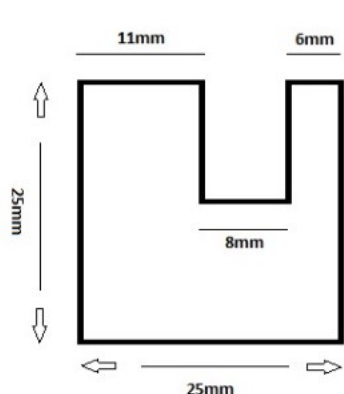

PRODUCT SHEET

Description:

Alu Clamp 120mm Alu Look, W/White LED Light

Item number:

22.11.305-0

Units	Box	Carton	HS Code	Barcode
Set	1	8	9405119090	
				5704866103718

SISO A/S

Mileparken 11
DK-2740 Skovlunde
Denmark
VAT: DK 24786013