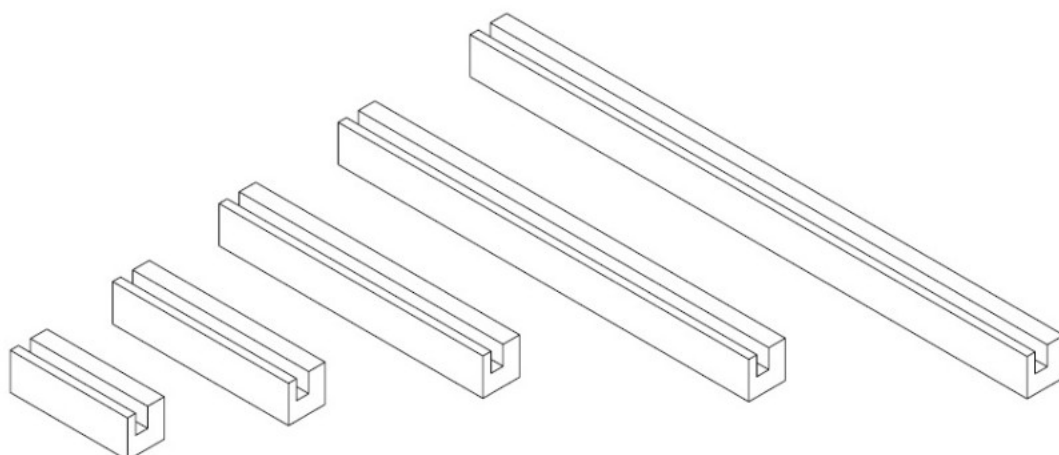

PRODUCT SHEET

Description:

Alu Clamp 120mm Alu Look, W/White LED Light

Item number:

22.11.305-0

Units	Box	Carton	HS Code	Barcode
Set	1	8	9405119090	
				5704866103718

SISO A/S

Mileparken 11
DK-2740 Skovlunde
Denmark
VAT: DK 24786013